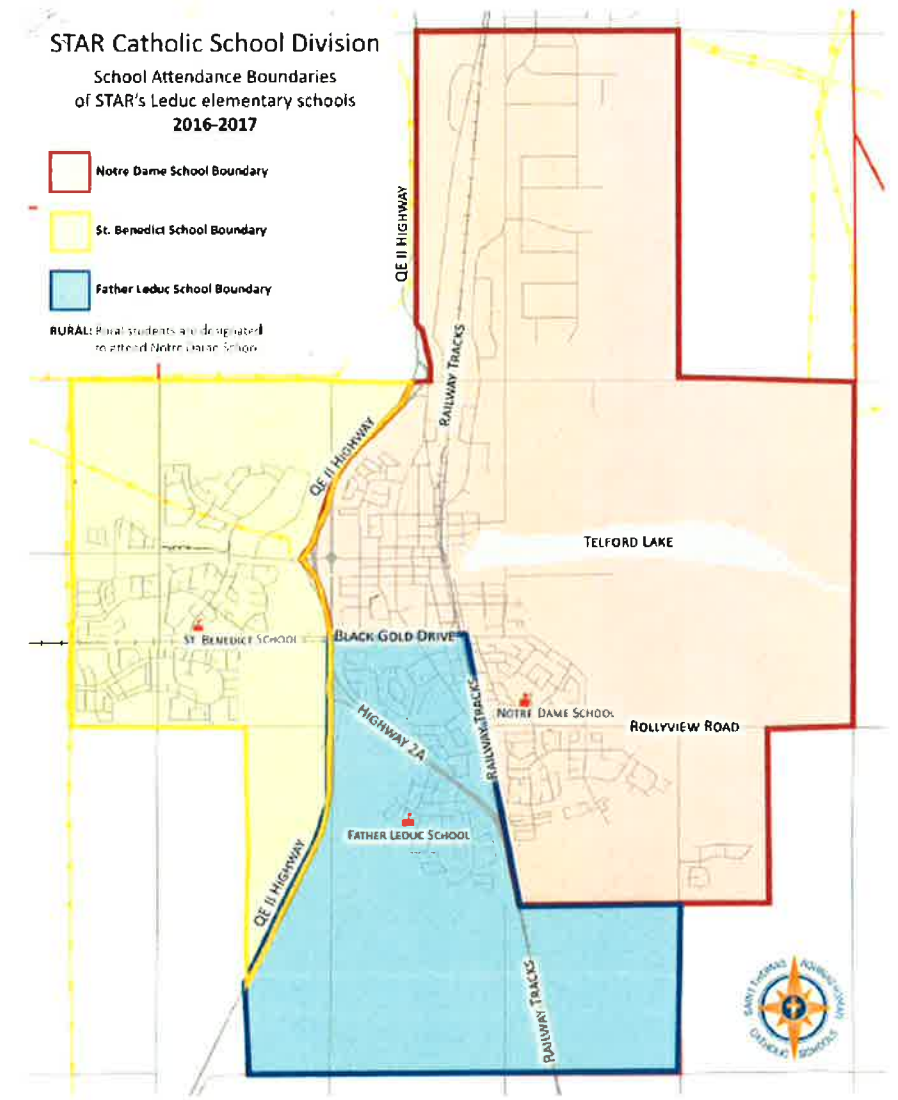

STAR Catholic School Division
 School Attendance Boundaries
 of STAR's Leduc elementary schools
 2016-2017

- Notre Dame School Boundary
- St. Benedict School Boundary
- Father Leduc School Boundary

RURAL: Rural students are designated to attend Notre Dame School.

Leduc Formed Boundaries

STAR Catholic Urban Busing – Shown above

Black Gold Public School Catchment Areas for Rural Busing have Borders illustrated in black.

Students within the Black Gold Bus Catchment Areas and within the STAR Catholic Formed Boundaries will have access to busing under the cooperative busing agreement.

Areas outside the STAR Catholic Formed Boundaries but within the Black Gold Bus Catchment Area maybe apply for conditional transportation subject to application to Black Gold, availability of space and a transportation fee.